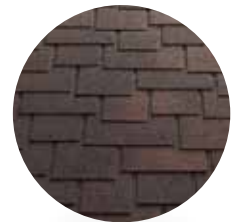

Bedrock Red

Barkwood Brown

Mahogany

Terracotta

Desert Brown

Copper Brown

Black

Graphite Grey

Green

Red

Brown

Grey

Black

KATEPAL JAZZY

KATEPAL JAZZY – A VIBRANT LOOK FOR YOUR ROOF

Katepal Jazzy roofing shingles combine a familiar shape with modern shading, giving your roof a vibrant and captivating appearance. Choose from four different colour options.

Red

Brown

Grey

Copper

KATEPAL AMBIENT

KATEPAL AMBIENT – A DISTINCTIVE ROOFING SHINGLES SHAPE

Make an impact with your roof! The Katepal Ambient roofing shingles are the eye-catcher of our range, with its unique design standing out clearly from other options on the market.