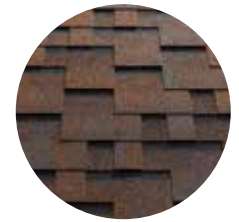

KATEPAL ROCKY – AN UNBEATABLE COLOUR SELECTION

The unique cut, installation style, and shading of the Katepal Rocky roofing shingles bring impressive dimensionality to your roof. Choose your favourite from eight stylish colour options.

Bedrock Red

Barkwood Brown

Mahogany

Terracotta

Desert Brown

Copper Brown

Black

Graphite Grey

KATEPAL CLASSIC KL

KATEPAL CLASSIC KL – THE CLASSIC OF ROOFING SHINGLES

Katepal Classic KL is a traditional, single-coloured roofing shingles that is ideal for both new construction and renovation projects. Choose your favourite from five stylish colour options.