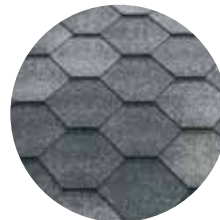

KATEPAL JAZZY

KATEPAL JAZZY – A VIBRANT LOOK FOR YOUR ROOF

Katepal Jazzy roofing shingles combine a familiar shape with modern shading, giving your roof a vibrant and captivating appearance. Choose from four different colour options.

Grey