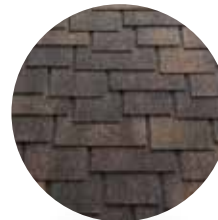

KATEPAL AMBIENT

KATEPAL AMBIENT – A DISTINCTIVE ROOFING SHINGLES SHAPE

Make an impact with your roof! The Katepal Ambient roofing shingles are the eye-catcher of our range, with its unique design standing out clearly from other options on the market.

Dark Ochre