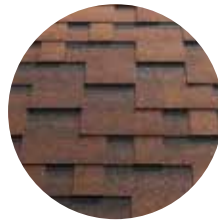

KATEPAL ROCKY – AN UNBEATABLE COLOUR SELECTION

The unique cut, installation style, and shading of the Katepal Rocky roofing shingles bring impressive dimensionality to your roof. Choose your favourite from eight stylish colour options.

Bedrock Red

Barkwood Brown

Mahogany

Terracotta

Desert Brown

Copper Brown

Black

Graphite Grey