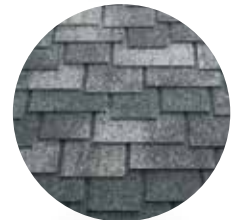

Silver Coral