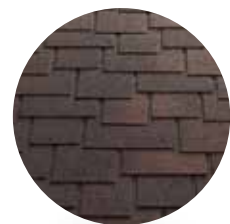

Bedrock red

Barkwood brown

Mahogany

Terracotta

Desert brown

Copper brown

Black

Graphite grey

Green

Red

Brown

Grey

Black

KATEPAL JAZZY

KATEPAL JAZZY – A VIBRANT LOOK FOR YOUR ROOF

Katepal Jazzy roofing shingles combine a familiar shape with modern shading, giving your roof a vibrant and captivating appearance. Choose from four different colour options.

Red

Brown

Grey

Copper

KATEPAL AMBIENT

KATEPAL AMBIENT – A DISTINCTIVE ROOFING SHINGLES SHAPE

Make an impact with your roof! The Katepal Ambient roofing shingles are the eye-catcher of our range, with its unique design standing out clearly from other options on the market.