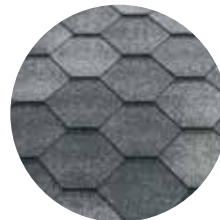

KATEPAL JAZZY

KATEPAL JAZZY – A VIBRANT LOOK FOR YOUR ROOF

Katepal Jazzy roofing shingles combine a familiar shape with modern shading, giving your roof a vibrant and captivating appearance. Choose from four different colour options.

Grey