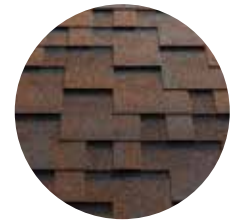

KATEPAL ROCKY – AN UNBEATABLE COLOUR SELECTION

The unique cut, installation style, and shading of the Katepal Rocky roofing shingles bring impressive dimensionality to your roof. Choose your favourite from eight stylish colour options.

Bedrock red

Barkwood brown

Mahogany

Terracotta

Desert brown

Copper brown

Black

Graphite grey

KATEPAL CLASSIC KL

KATEPAL CLASSIC KL – THE CLASSIC OF ROOFING SHINGLES

Katepal Classic KL is a traditional, single-coloured roofing shingles that is ideal for both new construction and renovation projects. Choose your favourite from five stylish colour options.