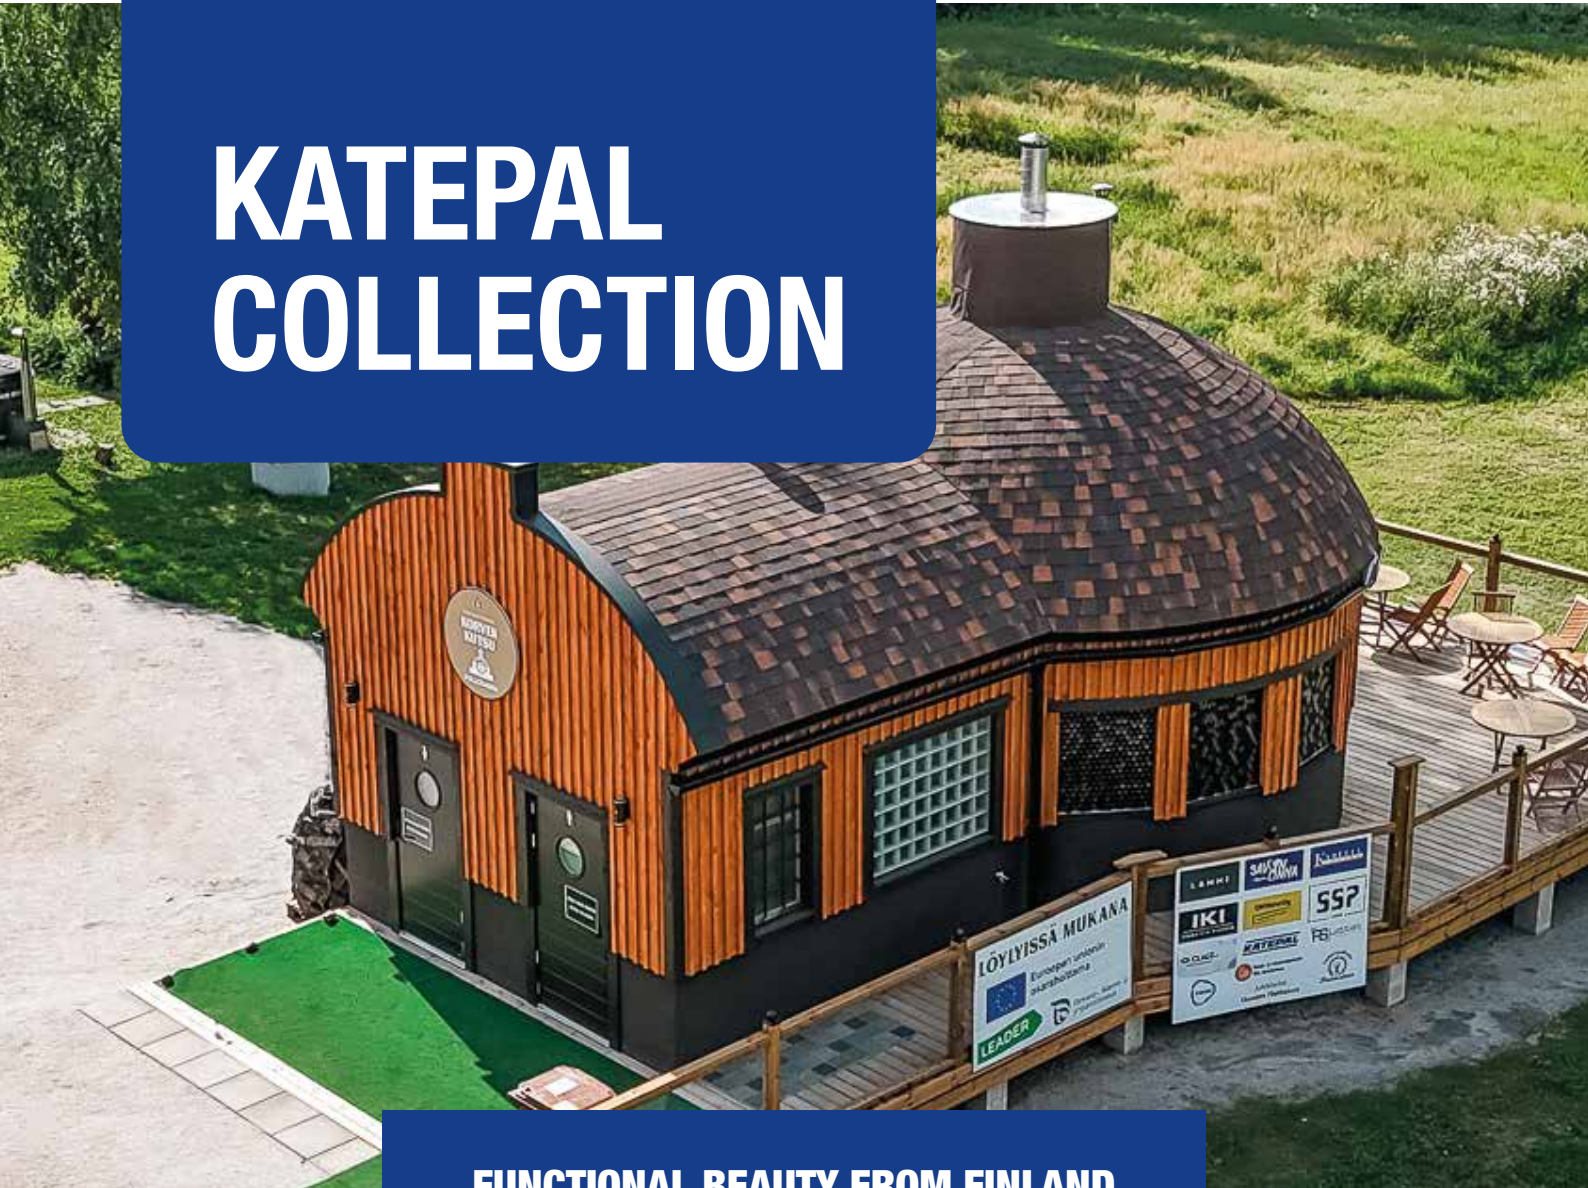

KATEPAL

KATEPAL COLLECTION

FUNCTIONAL BEAUTY FROM FINLAND