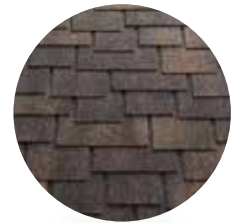

KATEPAL AMBIENT

KATEPAL AMBIENT – A DISTINCTIVE ROOFING SHINGLES SHAPE

Make an impact with your roof! The Katepal Ambient roofing shingles are the eye-catcher of our range, with its unique design standing out clearly from other options on the market.

Dark ochre