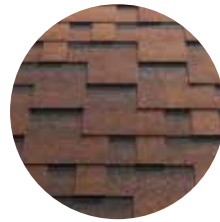

KATEPAL ROCKY – AN UNBEATABLE COLOUR SELECTION

The unique cut, installation style, and shading of the Katepal Rocky roofing shingles bring impressive dimensionality to your roof. Choose your favourite from eight stylish colour options.

Bedrock red

Barkwood brown

Mahogany

Terracotta

Desert brown

Copper brown

Black

Graphite grey