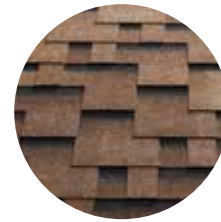

KATEPAL ROCKY – AN UNBEATABLE COLOUR SELECTION

The unique cut, installation style, and shading of the Katepal Rocky roofing shingles bring impressive dimensionality to your roof. Choose your favourite from eight stylish colour options.

Bedrock red

Barkwood brown

Mahogany

Terracotta

Desert brown

Copper brown

Black

Graphite grey

KATEPAL CLASSIC KL

KATEPAL CLASSIC KL – THE CLASSIC OF ROOFING SHINGLES

Katepal Classic KL is a traditional, single-coloured roofing shingles that is ideal for both new construction and renovation projects. Choose your favourite from five stylish colour options.